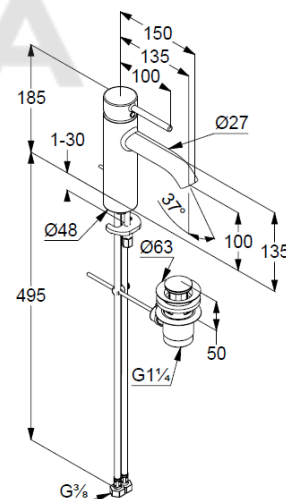

### Maßzeichnung/ Dimensional drawing

basin mixer  
single lever mixer  
1-hole mounted  
solid lever, metal  
aerator, S-Pointer M18,5  
ceramic cartridge with hot water safety device  
middle position cold water  
flow rate at 3 bar 5 l/min.  
flexible hoses G $\frac{3}{8}$  DVGW approved  
rapid installation set  
push open waste G1 $\frac{1}{4}$   
for washbasin with overflow