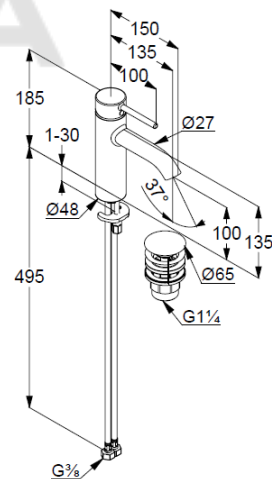

Maßzeichnung/ Dimensional drawing