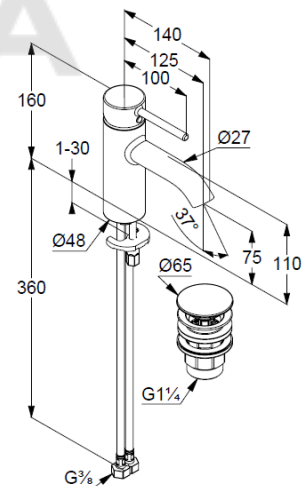

Maßzeichnung/ Dimensional drawing