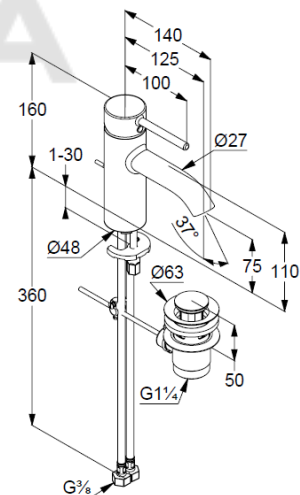

### Maßzeichnung/ Dimensional drawing

basin mixer  
single lever mixer  
1-hole mounted  
solid lever, metal  
aerator, S-Pointer M18,5  
ceramic cartridge with hot water safety device  
middle position cold water  
flow rate at 3 bar 5 l/min.  
flexible hoses G $\frac{3}{8}$  DVGW approved  
rapid installation set  
pop up waste G1 $\frac{1}{4}$  metal