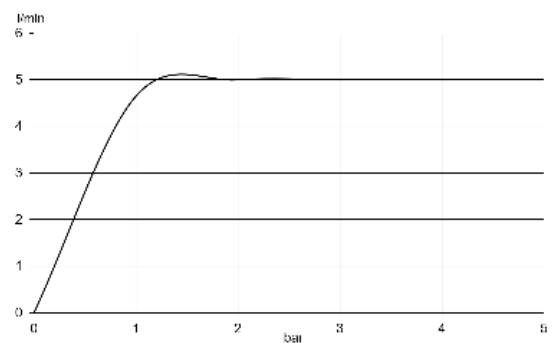

Durchfluss/ Flow rate