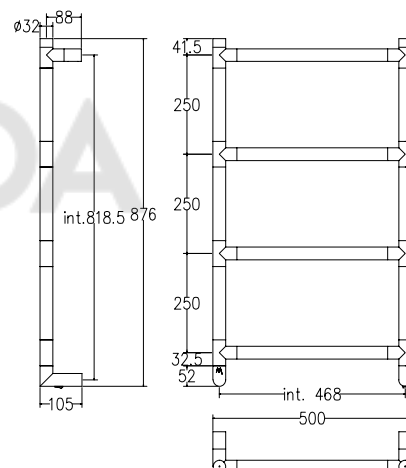

5-582

€ CHROME € 1.021,00

Disponibili altre finiture a pag. 14
Other finishings available at page 14
Остальные отделки на стр. 14

SC5582BXXX01..

Già inclusi nell'articolo e disponibili
come ricambi (info da pag. 268)
Already included in the article and avail-
able as spare parts (info from page 268)
Уже входит в комплектацию артикула
и доступны как запасные детали
(информация на стр. 268)

Int.	Int.	TG			TG+V			V				
mm	inch	Watt	Kcal/h	Btu	Watt	Kcal/h	Btu	Watt	Kcal/h	Btu	Kg	Lb
468	18,43	100	86	341	150	129	512	150	129	512	11,2	24,69

Scaldasalviette fisso componibile.

Fixed modular heated towel rail.

Модульный стационарный полотенцесушитель.

Misura del tubo	Ø32 mm
Modulo aggiuntivo	250mm: + € 181,00
Collegamento elettrico	interruttore con tasto on/off
Resistenza	cartuccia riscaldante
Filo con presa Schuko	prezzo invariato
Aromaterapia	non disponibile
Godronatura	disponibile (pag.16)

Pipe dimension	Ø32 mm
Additional Module	250mm: + € 181,00
Electric connection	on/off switch
Electric element	cartridge heater
Wire and Schuko Plug	price unchanged
Aromatherapy	not available
Knurling	available (pag.16)

Диаметр трубы	Ø32 mm
Дополнительный модуль	250mm: + € 181,00
Электрическое подключение	выключателя с кнопкой вкл./выкл.
Электрический нагревательный элемент	патронный нагреватель
Кабель с евро розеткой	цена неизменной
Ароматерапия	недоступен
Накатка	в наличии (срт. 16)